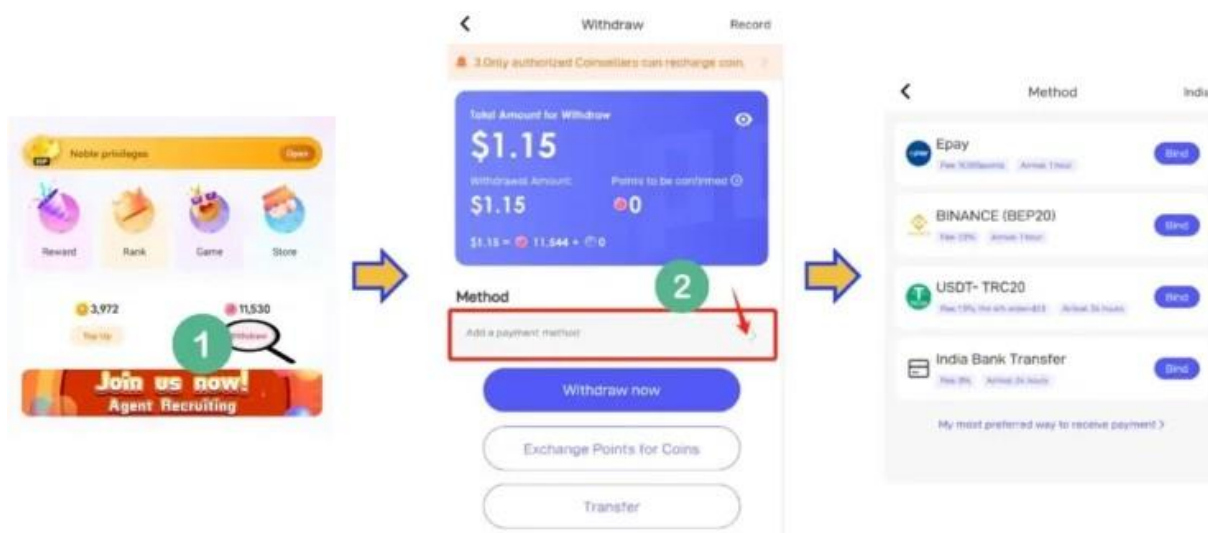

POPPO LIVE S-IDOL

How to Apply:

- Both males and females can apply to become a Poppo host.
- A short video clip for more than 45 sec showcasing your talent is required.
- It is mandatory to send the following documents to us via WhatsApp at +917009828179
1. Poppo id
2. Self-introduction talent video (send as an attachment)
3. Proof of other platform's income, number of fans, etc.

Note: Your daily task will be TURNED OFF after becoming S-idol and turned back on when your S-idol status is turned off

- The last month's income is $\geq 40,000,000$ points (excluding platform rewards), so start to enjoy the doubled live duration rewards.
- If the host has become the S-idol in the first month, the live duration amount will not be doubled.