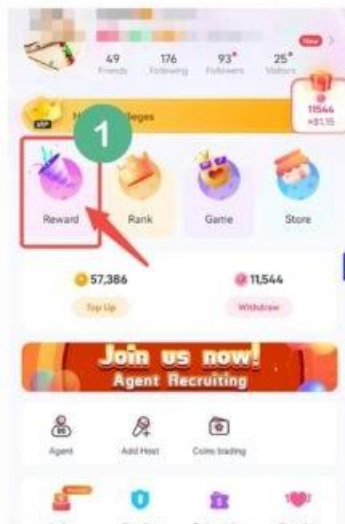

POPPO HOST EARNING

Poppo Live Salary:

- Gifts Earning: 70% of sharing of gifts costs
- Message: 4 points per message

Poppo Reward Income:

Hourly Salary Reward:

- Weekly host hourly salary reward of around $100 – $300
- Check the rewards section & level-up rules in your profile for detailed information.
- After completing the task, the host has to claim rewards within 24 hours.

Level Task

	Earnings in the recent 7 days	Task reward of the day	$5 Income Task Reward	Hourly Max Task Reward
S	50,000,000	120,000 *4H/Day	10,000 * 3 H/Day	130,000/H
A	22,000,000	70,000 *4H/Day	10,000 * 3 H/Day	80,000/H
B	10,000,000	50,000 *3H/Day	10,000 * 3 H/Day	60,000/H
C	7,000,000	40,000 *3H/Day	10,000 * 3 H/Day	50,000/H
D	4,000,000	28,000 *3H/Day	10,000 * 3 H/Day	38,000/H
E	2,000,000	8,000 *3H/Day	10,000 * 3 H/Day	18,000/H
F	1,200,000	2,000 *3H/Day	10,000 * 3 H/Day	12,000/H

Host Ranking Rewards:

- Host Live Ranking
- Host Wish Ranking
- Host Tips Ranking

HOST RANKING RULES

Host Live Rank:

- Minimum requirement:
- Live streaming should be more than or equal to 1 hour.