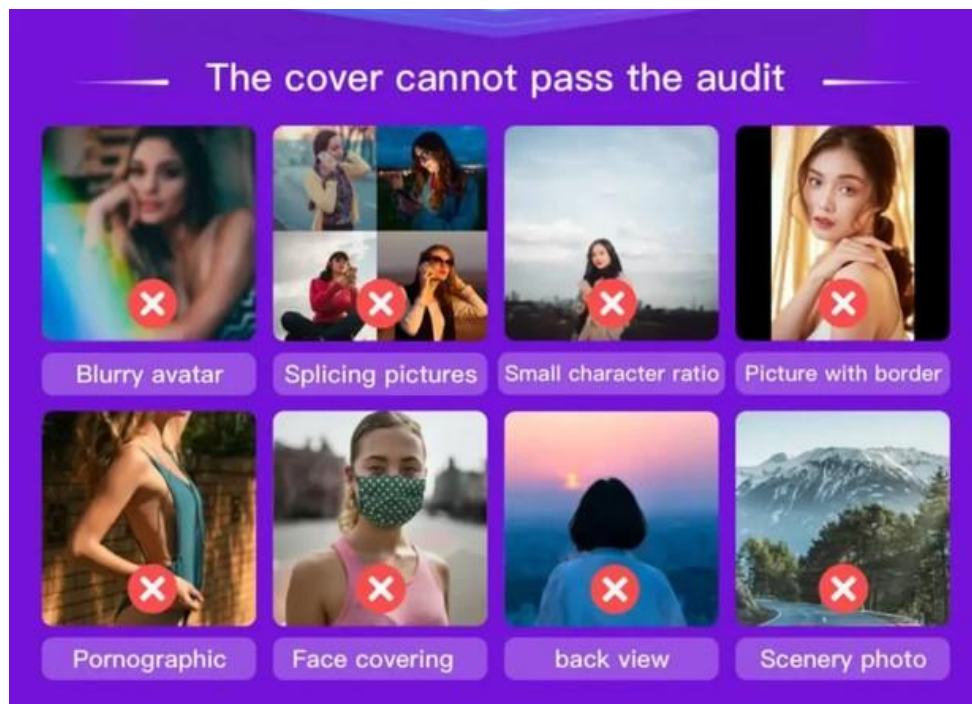

### **Account Rules:**

- All hosts should be above legal age.
- The host should create one authenticated ID and use the same.
- Impersonation of face authentication will be banned permanently.
- Misleading information like gender, age, etc. will lead to banning the ID from the system.

## Live streaming Rule:

- No underage person in the cam
- Promotion of any third-party platform is restricted.
- Sit comfortably and keep your face in front of the camera while live-streaming.
- No pornography.
- The background should be nice with good lighting.
- Wear comfortable clothes and good make-up to enhance your beauty.